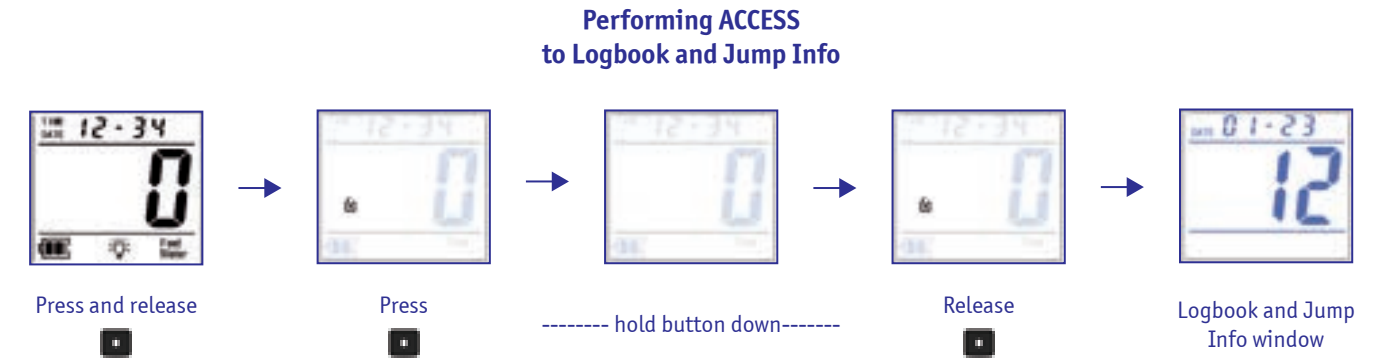

## ALFA - QUICK START & ROAD MAP

REV | #1.15