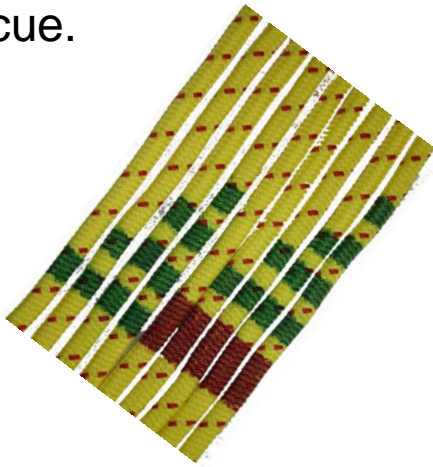

The **ML6000R-45M Lifeline Rope** is a 45 Meter, braided polypropylene rope with a hollow core and red tracer. The Lifeline Rope is used primarily for diving exercises and may also be utilized as a “lifeline” for emergency rescue.

SPECIFICATIONS:

Rope:

- 2 in 1 multifilament single braided .9250 cm dia. with red tracer and hollow core
- 45 meters
- 725.75 kilograms breaking strength

****Use with the ML6000B – Throw Bag****